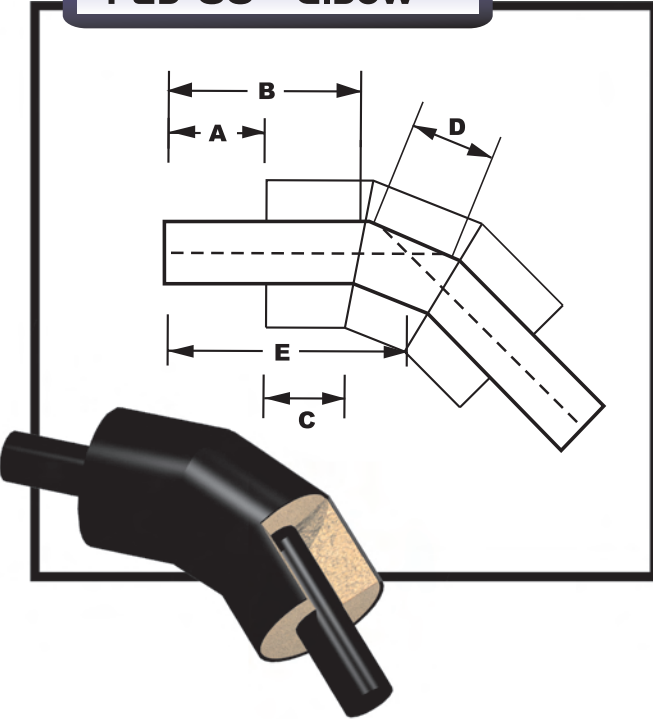

Anchorage - 5326 "A" Street Suite #3 • Anchorage, AK 99518 • (907) 677-9540 Fax (907) 677-9541
 Big Lake - Mile 3.5 South Big Lake Road • Big Lake, AK 99652 • (907) 892-8440 Fax (907) 892-8408

Fab 60° Elbow

Fab 45° Elbow

▼ Pipe Size
 ▼ Insulation Thickness
 ▼ Jacket O.D.

Fab 60° Elbow

Fab 45° Elbow

A B C D E App. Weight A B C App. Weight

2"	3"	8.63"	8"	14.875"	6"	3.47"	21.75"	11.5 lbs.	8"	18.25"	6"	10.5 lbs.
3"	2"	8.63"	8"	14.875"	6"	3.7"	22.25"	14 lbs.	8"	18.25"	6"	13.4 lbs.
3"	3"	10.8"	8"	15"	6"	3.7"	22.5"	17.5 lbs.	8"	19.5"	6"	17 lbs.
4"	2"	8.63"	8"	14.875"	6"	3.9"	22.625"	17.5 lbs.	8"	18.25"	6"	17 lbs.
4"	3"	10.8"	8"	15"	6"	3.9"	23"	21 lbs.	8"	19.5"	6"	21 lbs.
4"	4"	12.9"	8"	15.25"	6"	3.9"	23.125"	25.5 lbs.	8"	20.5"	6"	25 lbs.
6"	2"	10.8"	8"	15"	6"	4.32"	23.75"	31 lbs.	8"	19.5"	6"	34.5 lbs.
6"	3"	12.9"	8"	15.25"	6"	4.32"	24"	36 lbs.	8"	20.5"	6"	40 lbs.
6"	4"	15.87"	8"	15.5"	6"	4.32"	24.25"	44 lbs.	8"	22"	6"	47 lbs.
8"	2"	12.9"	8"	15.25"	6"	7.72"	24.75"	56 lbs.	8"	20.5"	6"	66.5 lbs.
8"	3"	15.87"	8"	15.5"	6"	7.72"	25"	66 lbs.	8"	22"	6"	75 lbs.
10"	2"	15.87"	8"	15.5"	6"	8.14"	26"	87 lbs.	8"	22"	6"	106 lbs.
10"	3"	17.43"	8"	15.75"	6"	8.14"	26"	93 lbs.	8"	22.75"	6"	112 lbs.
12"	2"	17.43"	8"	15.75"	6"	8.54"	27"	117 lbs.	8"	22.75"	6"	160 lbs.
12"	3"	19.8"	8"	16"	6"	8.54"	27"	128 lbs.	8"	24"	6"	168 lbs.