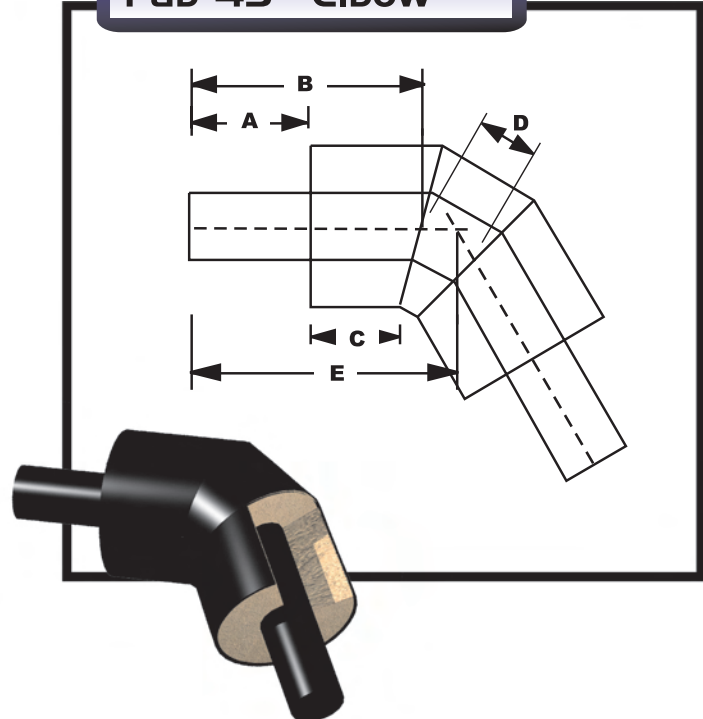

Anchorage - 5326 "A" Street Suite #3 • Anchorage, AK 99518 • (907) 677-9540 Fax (907) 677-9541
 Big Lake - Mile 3.5 South Big Lake Road • Big Lake, AK 99652 • (907) 892-8440 Fax (907) 892-8408

Fab 60° Elbow

Fab 45° Elbow

▼ Pipe Size
 ▼ Insulation Thickness
 ▼ Jacket O.D.

Fab 60° Elbow

Fab 45° Elbow

A B C D E App. Weight A B C App. Weight

2"	3"	8.63"	8"	14.875"	6"	3.47"	21.75"	11.5 lbs.	8"	18.25"	6"	10.5 lbs.
3"	2"	8.63"	8"	14.875"	6"	3.7"	22.25"	14 lbs.	8"	18.25"	6"	13.4 lbs.
3"	3"	10.8"	8"	15"	6"	3.7"	22.5"	17.5 lbs.	8"	19.5"	6"	17 lbs.
4"	2"	8.63"	8"	14.875"	6"	3.9"	22.625"	17.5 lbs.	8"	18.25"	6"	17 lbs.
4"	3"	10.8"	8"	15"	6"	3.9"	23"	21 lbs.	8"	19.5"	6"	21 lbs.
4"	4"	12.9"	8"	15.25"	6"	3.9"	23.125"	25.5 lbs.	8"	20.5"	6"	25 lbs.
6"	2"	10.8"	8"	15"	6"	4.32"	23.75"	31 lbs.	8"	19.5"	6"	34.5 lbs.
6"	3"	12.9"	8"	15.25"	6"	4.32"	24"	36 lbs.	8"	20.5"	6"	40 lbs.
6"	4"	15.87"	8"	15.5"	6"	4.32"	24.25"	44 lbs.	8"	22"	6"	47 lbs.
8"	2"	12.9"	8"	15.25"	6"	7.72"	24.75"	56 lbs.	8"	20.5"	6"	66.5 lbs.
8"	3"	15.87"	8"	15.5"	6"	7.72"	25"	66 lbs.	8"	22"	6"	75 lbs.
10"	2"	15.87"	8"	15.5"	6"	8.14"	26"	87 lbs.	8"	22"	6"	106 lbs.
10"	3"	17.43"	8"	15.75"	6"	8.14"	26"	93 lbs.	8"	22.75"	6"	112 lbs.
12"	2"	17.43"	8"	15.75"	6"	8.54"	27"	117 lbs.	8"	22.75"	6"	160 lbs.
12"	3"	19.8"	8"	16"	6"	8.54"	27"	128 lbs.	8"	24"	6"	168 lbs.