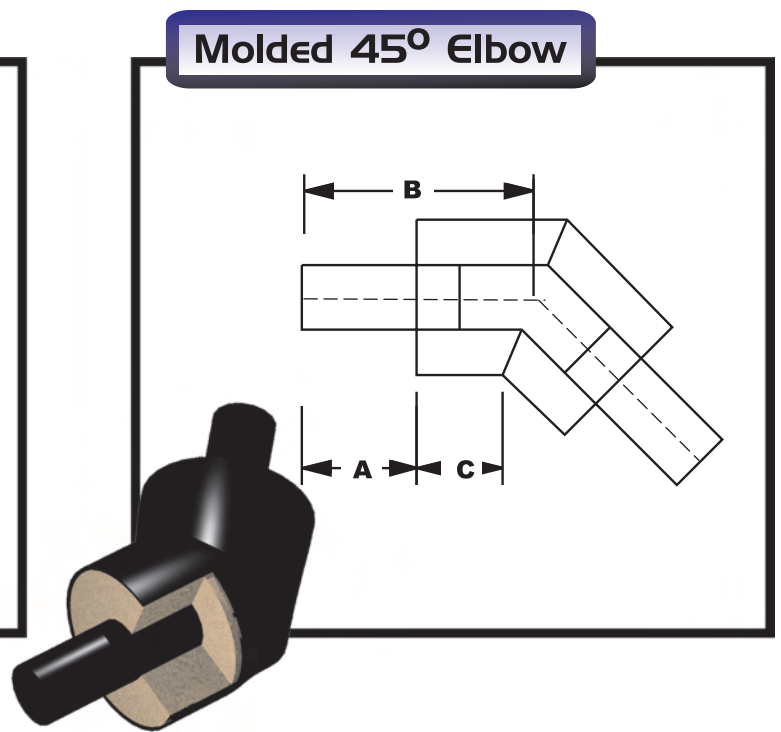

Anchorage - 5326 "A" Street Suite #3 • Anchorage, AK 99518 • (907) 677-9540 Fax (907) 677-9541
Big Lake - Mile 3.5 South Big Lake Road • Big Lake, AK 99652 • (907) 892-8440 Fax (907) 892-8408

▼ Pipe Size
▼ Insulation Thickness
▼ Jacket O.D.

Fab 90° Tee								Molded 45° Elbow				
A	B	C	D	App. Weight	A	B	C	App. Weight				
2"	3"	8.63"	8"	18.25"	6"	36.5"	17 lbs.	NA	NA	NA	NA lbs.	
3"	2"	8.63"	8"	18.25"	6"	36.5"	20.5 lbs.	8"	15.75"	6"	14 lbs.	
3"	3"	10.8"	8"	19.5"	6"	39"	27 lbs.	8"	16.25"	6"	16 lbs.	
4"	2"	8.63"	8"	18.25"	6"	36.5"	25 lbs.	8"	15.75"	6"	15 lbs.	
4"	3"	10.8"	8"	19.5"	6"	39"	28 lbs.	8"	16.25"	6"	19 lbs.	
4"	4"	12.9"	8"	20.5"	6"	41"	45 lbs.	8"	16.625"	6"	22 lbs.	
6"	2"	10.8"	8"	19.5"	6"	39"	50 lbs.	8"	16.25"	6"	31 lbs.	
6"	3"	12.9"	8"	20.5"	6"	41"	55 lbs.	8"	16.625"	6"	35 lbs.	
6"	4"	15.87"	8"	22"	6"	44"	70 lbs.	8"	17.25"	6"	41 lbs.	
8"	2"	12.9"	8"	20.5"	6"	41"	93 lbs.	8"	16.625"	6"	51 lbs.	
8"	3"	15.87"	8"	22"	6"	44"	106 lbs.	8"	17.25"	6"	57 lbs.	
10"	2"	15.87"	8"	22"	6"	44"	150 lbs.	8"		6"	93 lbs.	
10"	3"	17.43"	8"	22.75"	6"	45.5"	159 lbs.	8"	17.25"	6"	98 lbs.	
12"	2"	17.43"	8"	22.75"	6"	45.5"	224 lbs.	8"		6"	142 lbs.	
12"	3"	19.8"	8"	24"	6"	48"	242 lbs.	8"	17.625"	6"	149 lbs.	

All Sizes Nominal +/- 1/2"