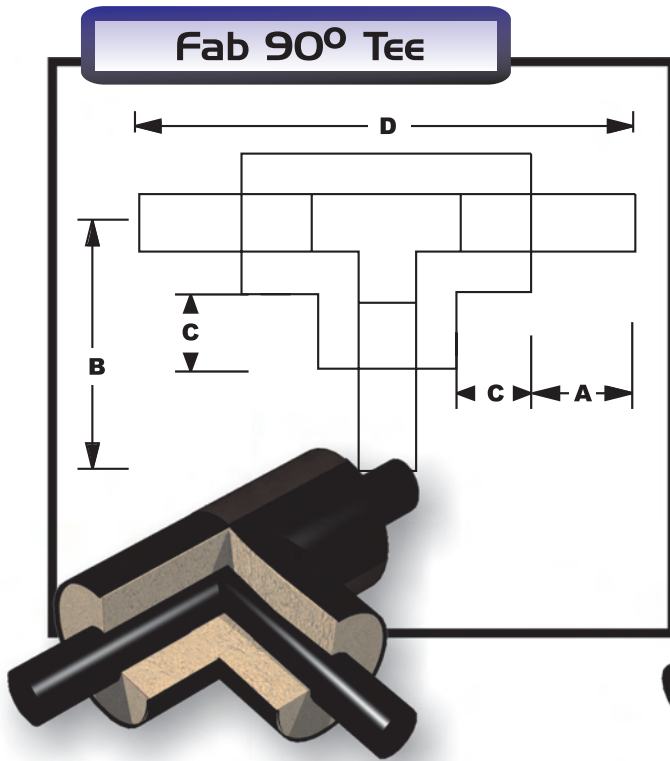

Anchorage - 5326 "A" Street Suite #3 • Anchorage, AK 99518 • (907) 677-9540 Fax (907) 677-9541
Big Lake - Mile 3.5 South Big Lake Road • Big Lake, AK 99652 • (907) 892-8440 Fax (907) 892-8408

▼ Pipe Size
▼ Insulation Thickness
▼ Jacket O.D.

Fab 90° Tee								Molded 45° Elbow				
A	B	C	D	App. Weight	A	B	C	App. Weight				
2"	3"	8.63"	8"	18.25"	6"	36.5"	17 lbs.	NA	NA	NA	NA lbs.	
3"	2"	8.63"	8"	18.25"	6"	36.5"	20.5 lbs.	8"	15.75"	6"	14 lbs.	
3"	3"	10.8"	8"	19.5"	6"	39"	27 lbs.	8"	16.25"	6"	16 lbs.	
4"	2"	8.63"	8"	18.25"	6"	36.5"	25 lbs.	8"	15.75"	6"	15 lbs.	
4"	3"	10.8"	8"	19.5"	6"	39"	28 lbs.	8"	16.25"	6"	19 lbs.	
4"	4"	12.9"	8"	20.5"	6"	41"	45 lbs.	8"	16.625"	6"	22 lbs.	
6"	2"	10.8"	8"	19.5"	6"	39"	50 lbs.	8"	16.25"	6"	31 lbs.	
6"	3"	12.9"	8"	20.5"	6"	41"	55 lbs.	8"	16.625"	6"	35 lbs.	
6"	4"	15.87"	8"	22"	6"	44"	70 lbs.	8"	17.25"	6"	41 lbs.	
8"	2"	12.9"	8"	20.5"	6"	41"	93 lbs.	8"	16.625"	6"	51 lbs.	
8"	3"	15.87"	8"	22"	6"	44"	106 lbs.	8"	17.25"	6"	57 lbs.	
10"	2"	15.87"	8"	22"	6"	44"	150 lbs.	8"		6"	93 lbs.	
10"	3"	17.43"	8"	22.75"	6"	45.5"	159 lbs.	8"	17.25"	6"	98 lbs.	
12"	2"	17.43"	8"	22.75"	6"	45.5"	224 lbs.	8"		6"	142 lbs.	
12"	3"	19.8"	8"	24"	6"	48"	242 lbs.	8"	17.625"	6"	149 lbs.	

All Sizes Nominal +/- 1/2"